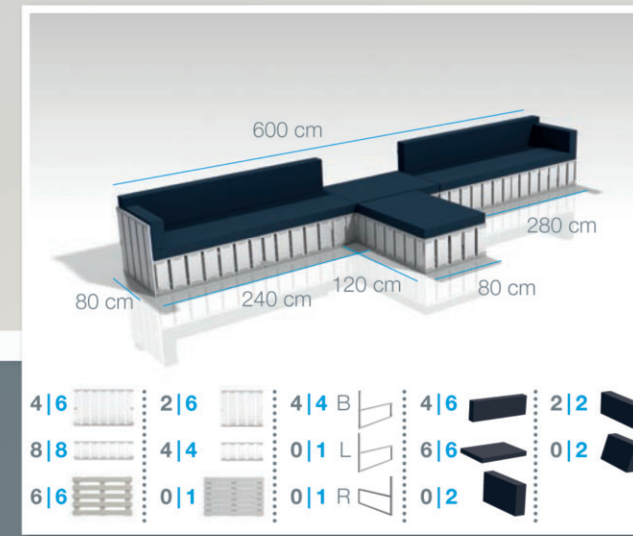

UPGRADE YOUR TABLE WITH A BOTTLE COOLER

CREATE WITH THIS BOX AT LEAST 12 DIFFERENT SETS FOR 12 TO 15 PERSONS

## Box contents

- 6x Long panel 70 120 x 70 cm
- 8x Long panel 35 120 x 35 cm
- 6x Short panel 70 80 x 70 cm
- 4x Short panel 35 80 x 35 cm
- 6x Seat deck 120 x 80 cm
- 1x Table top 120 x 80 cm
- 4x Standard connector 80 x 70 cm
- 1x Corner connector right 80 x 70 cm
- 1x Corner connector left 80 x 70 cm
- 1x Transport box 120 x 100 x 195 cm
- 6x Back pillow 116,5 x 36 x 13 cm
- 6x Seat pillow 116,5 x 80 x 10 cm
- 2x Side corner pillow 67 x 36 x 13 cm
- 2x Side low pillow 67 x 28 x 13 cm
- 2x Side bevelled pillow 67 x 36 x 10-20 cm