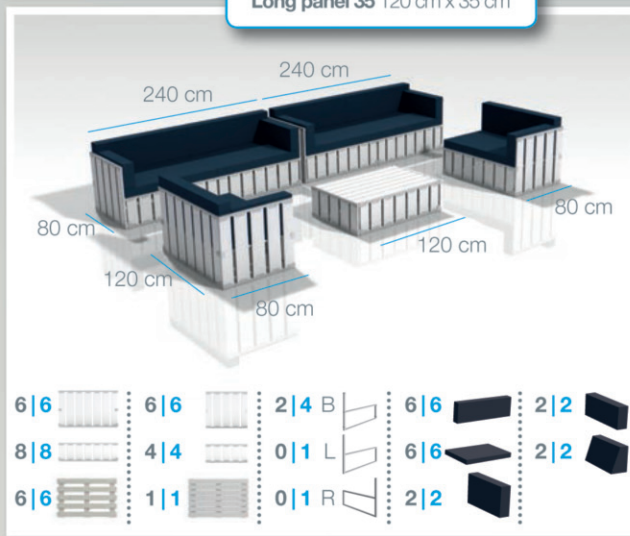

UPGRADE YOUR TABLE WITH A BOTTLE COOLER

CREATE WITH THIS BOX AT LEAST 12 DIFFERENT SETS FOR 12 TO 15 PERSONS

## Box contents

- 6x Long panel 70 120 x 70 cm
- 8x Long panel 35 120 x 35 cm
- 6x Short panel 70 80 x 70 cm
- 4x Short panel 35 80 x 35 cm
- 6x Seat deck 120 x 80 cm
- 1x Table top 120 x 80 cm
- 4x Standard connector 80 x 70 cm
- 1x Corner connector right 80 x 70 cm
- 1x Corner connector left 80 x 70 cm
- 1x Transport box 120 x 100 x 195 cm
- 6x Back pillow 116,5 x 36 x 13 cm
- 6x Seat pillow 116,5 x 80 x 10 cm
- 2x Side corner pillow 67 x 36 x 13 cm
- 2x Side low pillow 67 x 28 x 13 cm
- 2x Side bevelled pillow 67 x 36 x 10-20 cm