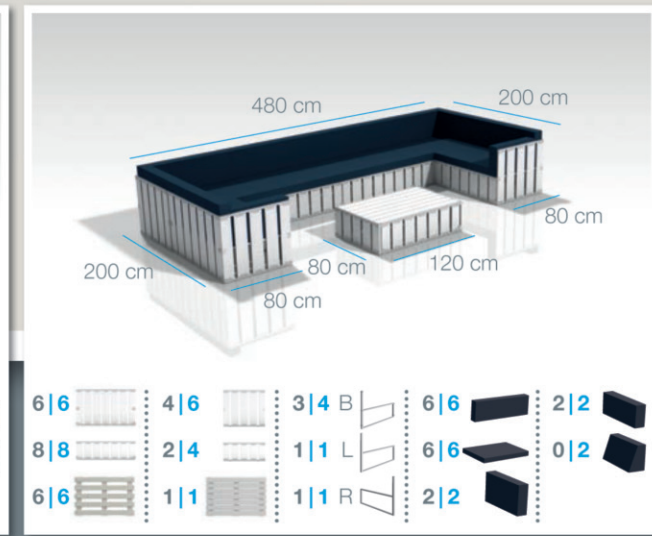

UPGRADE YOUR TABLE WITH A BOTTLE COOLER

CREATE WITH THIS BOX AT LEAST 12 DIFFERENT SETS FOR 12 TO 15 PERSONS

## Box contents

- 6x Long panel 70 120 x 70 cm
- 8x Long panel 35 120 x 35 cm
- 6x Short panel 70 80 x 70 cm
- 4x Short panel 35 80 x 35 cm
- 6x Seat deck 120 x 80 cm
- 1x Table top 120 x 80 cm
- 4x Standard connector 80 x 70 cm
- 1x Corner connector right 80 x 70 cm
- 1x Corner connector left 80 x 70 cm
- 1x Transport box 120 x 100 x 195 cm
- 6x Back pillow 116,5 x 36 x 13 cm
- 6x Seat pillow 116,5 x 80 x 10 cm
- 2x Side corner pillow 67 x 36 x 13 cm
- 2x Side low pillow 67 x 28 x 13 cm
- 2x Side bevelled pillow 67 x 36 x 10-20 cm