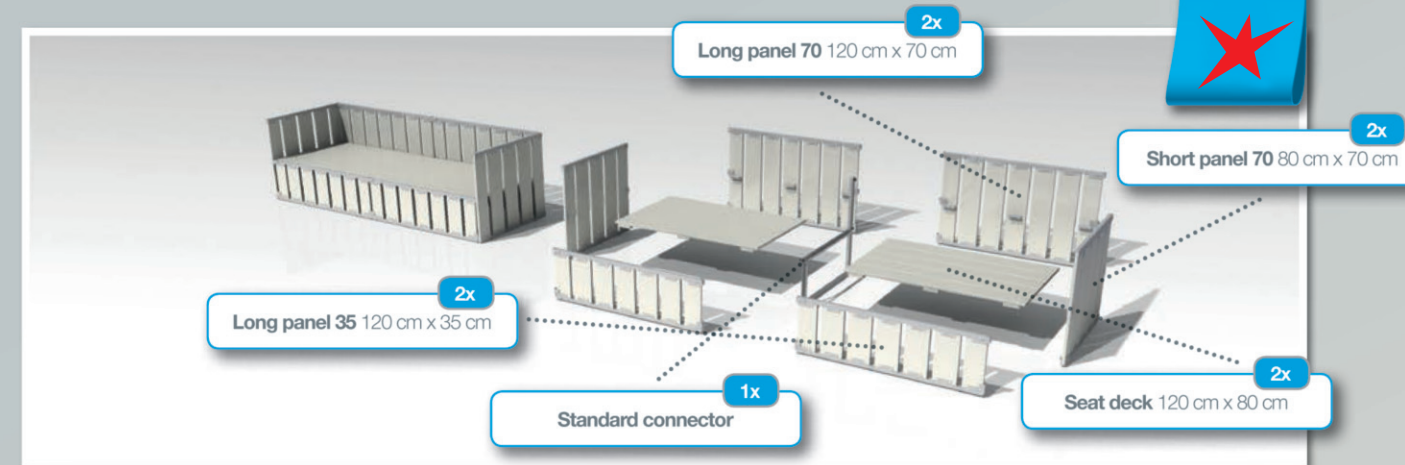

UPGRADE YOUR TABLE WITH A BOTTLE COOLER

CREATE WITH THIS BOX AT LEAST 12 DIFFERENT SETS FOR 12 TO 15 PERSONS

## Box contents

- 6x Long panel 70 120 x 70 cm
- 8x Long panel 35 120 x 35 cm
- 6x Short panel 70 80 x 70 cm
- 4x Short panel 35 80 x 35 cm
- 6x Seat deck 120 x 80 cm
- 1x Table top 120 x 80 cm
- 4x Standard connector 80 x 70 cm
- 1x Corner connector right 80 x 70 cm
- 1x Corner connector left 80 x 70 cm
- 1x Transport box 120 x 100 x 195 cm
- 6x Back pillow 116,5 x 36 x 13 cm
- 6x Seat pillow 116,5 x 80 x 10 cm
- 2x Side corner pillow 67 x 36 x 13 cm
- 2x Side low pillow 67 x 28 x 13 cm
- 2x Side bevelled pillow 67 x 36 x 10-20 cm