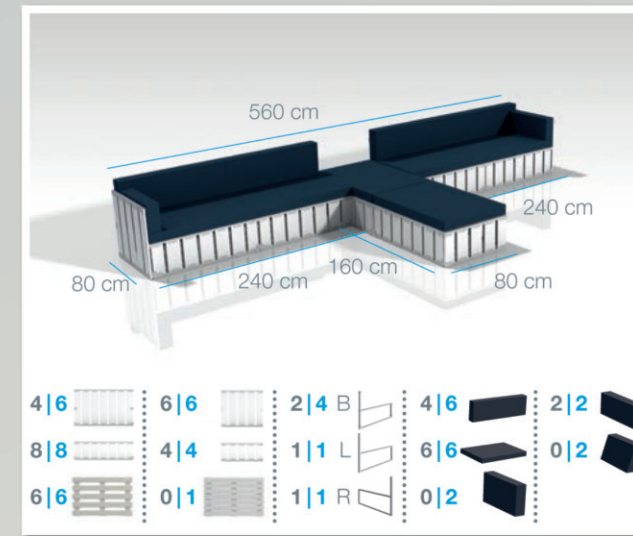

UPGRADE YOUR TABLE WITH A BOTTLE COOLER

CREATE WITH THIS BOX AT LEAST 12 DIFFERENT SETS FOR 12 TO 15 PERSONS

## Box contents

- 6x Long panel 70 120 x 70 cm
- 8x Long panel 35 120 x 35 cm
- 6x Short panel 70 80 x 70 cm
- 4x Short panel 35 80 x 35 cm
- 6x Seat deck 120 x 80 cm
- 1x Table top 120 x 80 cm
- 4x Standard connector 80 x 70 cm
- 1x Corner connector right 80 x 70 cm
- 1x Corner connector left 80 x 70 cm
- 1x Transport box 120 x 100 x 195 cm
- 6x Back pillow 116,5 x 36 x 13 cm
- 6x Seat pillow 116,5 x 80 x 10 cm
- 2x Side corner pillow 67 x 36 x 13 cm
- 2x Side low pillow 67 x 28 x 13 cm
- 2x Side bevelled pillow 67 x 36 x 10-20 cm