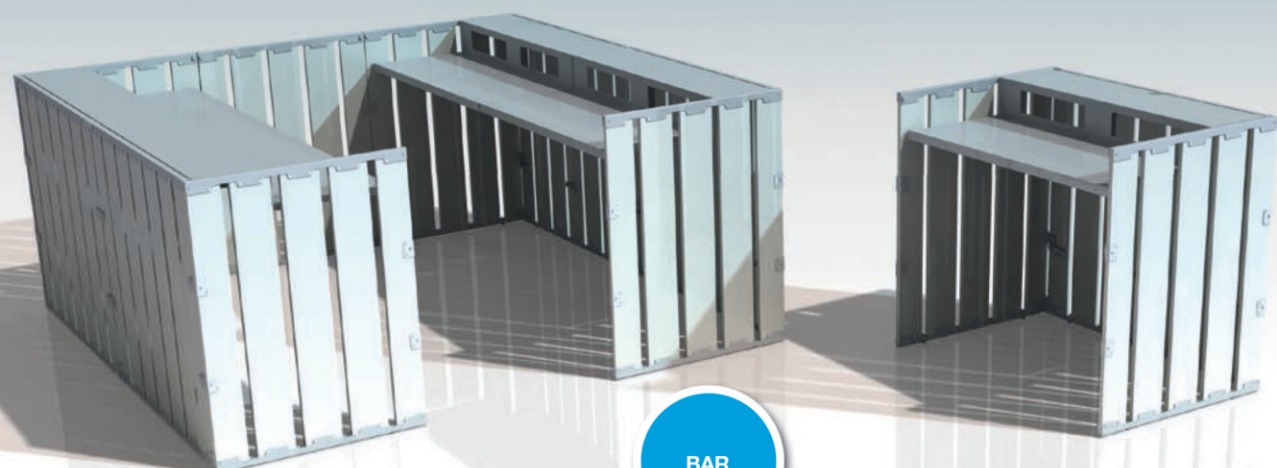

TABLES

Coming soon

BAR