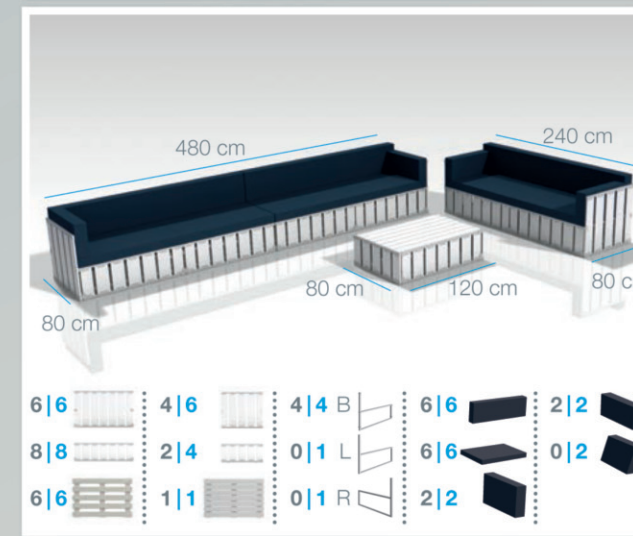

UPGRADE YOUR TABLE WITH A BOTTLE COOLER

CREATE WITH THIS BOX AT LEAST 12 DIFFERENT SETS FOR 12 TO 15 PERSONS

## Box contents

- 6x Long panel 70 120 x 70 cm
- 8x Long panel 35 120 x 35 cm
- 6x Short panel 70 80 x 70 cm
- 4x Short panel 35 80 x 35 cm
- 6x Seat deck 120 x 80 cm
- 1x Table top 120 x 80 cm
- 4x Standard connector 80 x 70 cm
- 1x Corner connector right 80 x 70 cm
- 1x Corner connector left 80 x 70 cm
- 1x Transport box 120 x 100 x 195 cm
- 6x Back pillow 116,5 x 36 x 13 cm
- 6x Seat pillow 116,5 x 80 x 10 cm
- 2x Side corner pillow 67 x 36 x 13 cm
- 2x Side low pillow 67 x 28 x 13 cm
- 2x Side bevelled pillow 67 x 36 x 10-20 cm