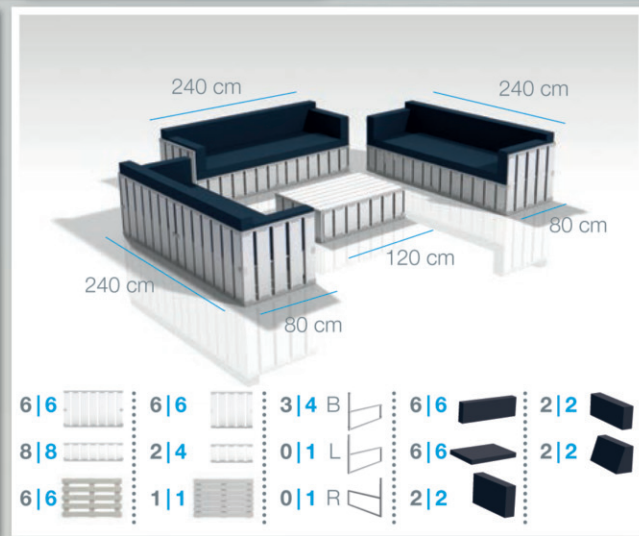

UPGRADE YOUR TABLE WITH A BOTTLE COOLER

CREATE WITH THIS BOX AT LEAST 12 DIFFERENT SETS FOR 12 TO 15 PERSONS

## Box contents

- 6x Long panel 70 120 x 70 cm
- 8x Long panel 35 120 x 35 cm
- 6x Short panel 70 80 x 70 cm
- 4x Short panel 35 80 x 35 cm
- 6x Seat deck 120 x 80 cm
- 1x Table top 120 x 80 cm
- 4x Standard connector 80 x 70 cm
- 1x Corner connector right 80 x 70 cm
- 1x Corner connector left 80 x 70 cm
- 1x Transport box 120 x 100 x 195 cm
- 6x Back pillow 116,5 x 36 x 13 cm
- 6x Seat pillow 116,5 x 80 x 10 cm
- 2x Side corner pillow 67 x 36 x 13 cm
- 2x Side low pillow 67 x 28 x 13 cm
- 2x Side bevelled pillow 67 x 36 x 10-20 cm