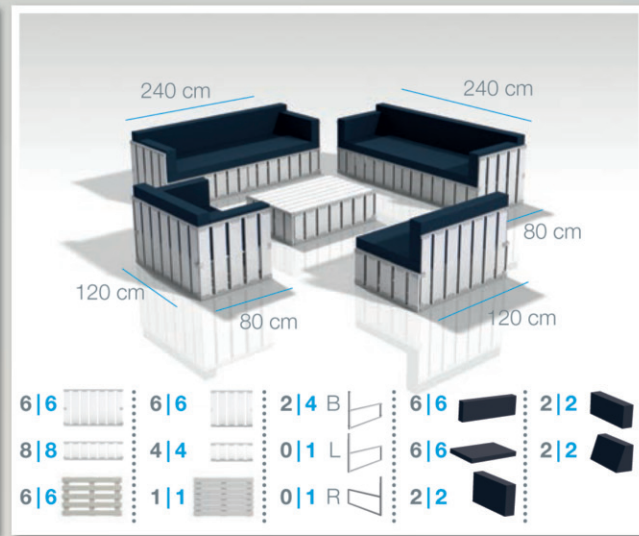

UPGRADE YOUR TABLE WITH A BOTTLE COOLER

CREATE WITH THIS BOX AT LEAST 12 DIFFERENT SETS FOR 12 TO 15 PERSONS

## Box contents

- 6x Long panel 70 120 x 70 cm
- 8x Long panel 35 120 x 35 cm
- 6x Short panel 70 80 x 70 cm
- 4x Short panel 35 80 x 35 cm
- 6x Seat deck 120 x 80 cm
- 1x Table top 120 x 80 cm
- 4x Standard connector 80 x 70 cm
- 1x Corner connector right 80 x 70 cm
- 1x Corner connector left 80 x 70 cm
- 1x Transport box 120 x 100 x 195 cm
- 6x Back pillow 116,5 x 36 x 13 cm
- 6x Seat pillow 116,5 x 80 x 10 cm
- 2x Side corner pillow 67 x 36 x 13 cm
- 2x Side low pillow 67 x 28 x 13 cm
- 2x Side bevelled pillow 67 x 36 x 10-20 cm