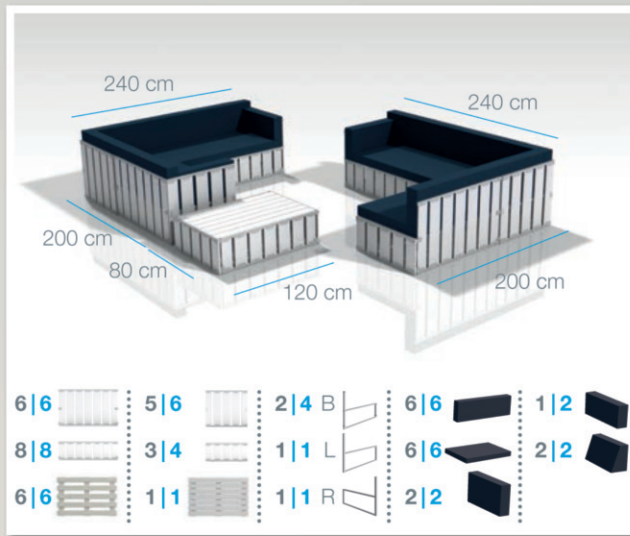

UPGRADE YOUR TABLE WITH A BOTTLE COOLER

CREATE WITH THIS BOX AT LEAST 12 DIFFERENT SETS FOR 12 TO 15 PERSONS

## Box contents

- 6x Long panel 70 120 x 70 cm
- 8x Long panel 35 120 x 35 cm
- 6x Short panel 70 80 x 70 cm
- 4x Short panel 35 80 x 35 cm
- 6x Seat deck 120 x 80 cm
- 1x Table top 120 x 80 cm
- 4x Standard connector 80 x 70 cm
- 1x Corner connector right 80 x 70 cm
- 1x Corner connector left 80 x 70 cm
- 1x Transport box 120 x 100 x 195 cm
- 6x Back pillow 116,5 x 36 x 13 cm
- 6x Seat pillow 116,5 x 80 x 10 cm
- 2x Side corner pillow 67 x 36 x 13 cm
- 2x Side low pillow 67 x 28 x 13 cm
- 2x Side bevelled pillow 67 x 36 x 10-20 cm