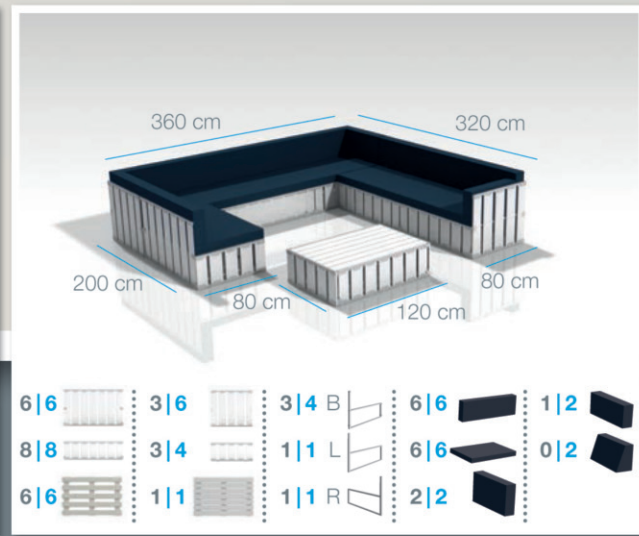

UPGRADE YOUR TABLE WITH A BOTTLE COOLER

CREATE WITH THIS BOX AT LEAST 12 DIFFERENT SETS FOR 12 TO 15 PERSONS

## Box contents

- 6x Long panel 70 120 x 70 cm
- 8x Long panel 35 120 x 35 cm
- 6x Short panel 70 80 x 70 cm
- 4x Short panel 35 80 x 35 cm
- 6x Seat deck 120 x 80 cm
- 1x Table top 120 x 80 cm
- 4x Standard connector 80 x 70 cm
- 1x Corner connector right 80 x 70 cm
- 1x Corner connector left 80 x 70 cm
- 1x Transport box 120 x 100 x 195 cm
- 6x Back pillow 116,5 x 36 x 13 cm
- 6x Seat pillow 116,5 x 80 x 10 cm
- 2x Side corner pillow 67 x 36 x 13 cm
- 2x Side low pillow 67 x 28 x 13 cm
- 2x Side bevelled pillow 67 x 36 x 10-20 cm