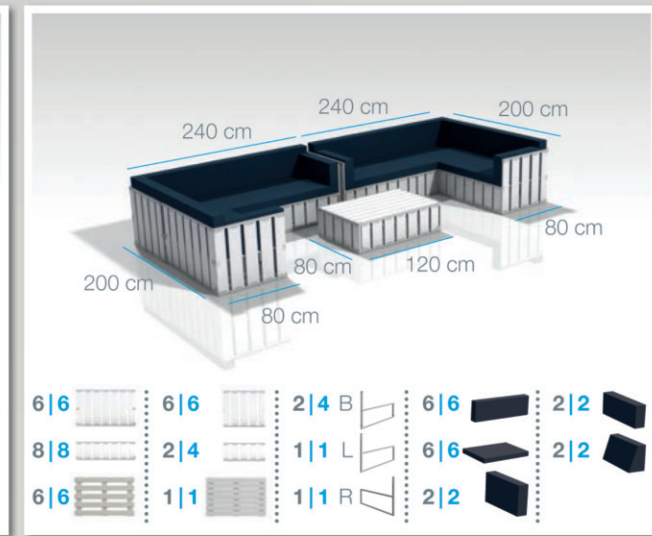

UPGRADE YOUR TABLE WITH A BOTTLE COOLER

CREATE WITH THIS BOX AT LEAST 12 DIFFERENT SETS FOR 12 TO 15 PERSONS

## Box contents

- 6x Long panel 70 120 x 70 cm
- 8x Long panel 35 120 x 35 cm
- 6x Short panel 70 80 x 70 cm
- 4x Short panel 35 80 x 35 cm
- 6x Seat deck 120 x 80 cm
- 1x Table top 120 x 80 cm
- 4x Standard connector 80 x 70 cm
- 1x Corner connector right 80 x 70 cm
- 1x Corner connector left 80 x 70 cm
- 1x Transport box 120 x 100 x 195 cm
- 6x Back pillow 116,5 x 36 x 13 cm
- 6x Seat pillow 116,5 x 80 x 10 cm
- 2x Side corner pillow 67 x 36 x 13 cm
- 2x Side low pillow 67 x 28 x 13 cm
- 2x Side bevelled pillow 67 x 36 x 10-20 cm