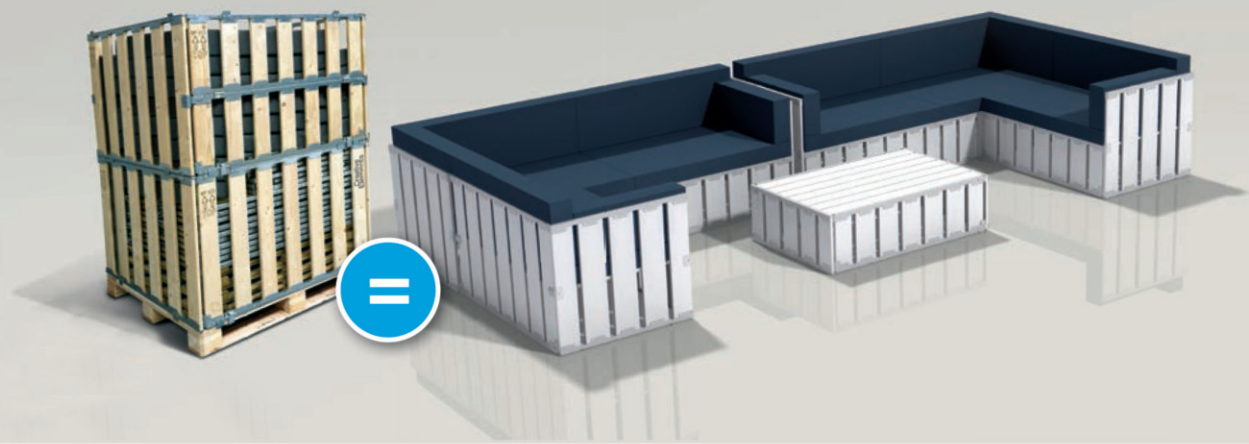

FROM BOX
TO FURNITURE
IN A FEW CLICKS
WITHOUT
TOOLS