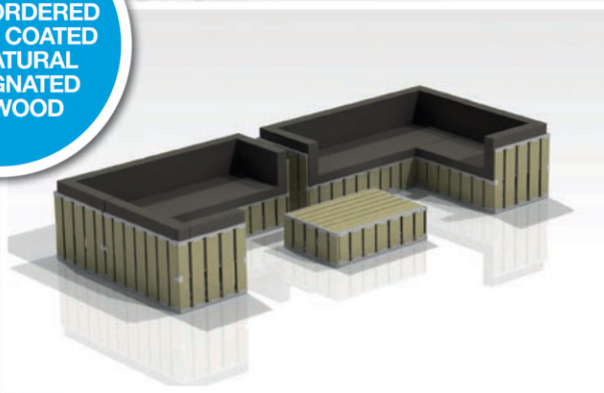

# The Creative Elements concept box

THE PILLOWS ARE AVAILABLE IN MATERIALS; OLEFIN, SKAI LEATHER AND SUNBRELLA IN VARIOUS COLORS

THE PANELS CAN BE ORDERED IN WHITE COATED AND NATURAL IMPREGNATED PINE WOOD

UPGRADE YOUR TABLE WITH A BOTTLE COOLER

CREATE WITH THIS BOX AT LEAST 12 DIFFERENT SETS FOR 12 TO 15 PERSONS

## Box contents

- 6x Long panel 70 120 x 70 cm
- 8x Long panel 35 120 x 35 cm
- 6x Short panel 70 80 x 70 cm
- 4x Short panel 35 80 x 35 cm
- 6x Seat deck 120 x 80 cm
- 1x Table top 120 x 80 cm
- 4x Standard connector 80 x 70 cm
- 1x Corner connector right 80 x 70 cm
- 1x Corner connector left 80 x 70 cm
- 1x Transport box 120 x 100 x 195 cm
- 6x Back pillow 116,5 x 36 x 13 cm
- 6x Seat pillow 116,5 x 80 x 10 cm
- 2x Side corner pillow 67 x 36 x 13 cm
- 2x Side low pillow 67 x 28 x 13 cm
- 2x Side bevelled pillow 67 x 36 x 10-20 cm