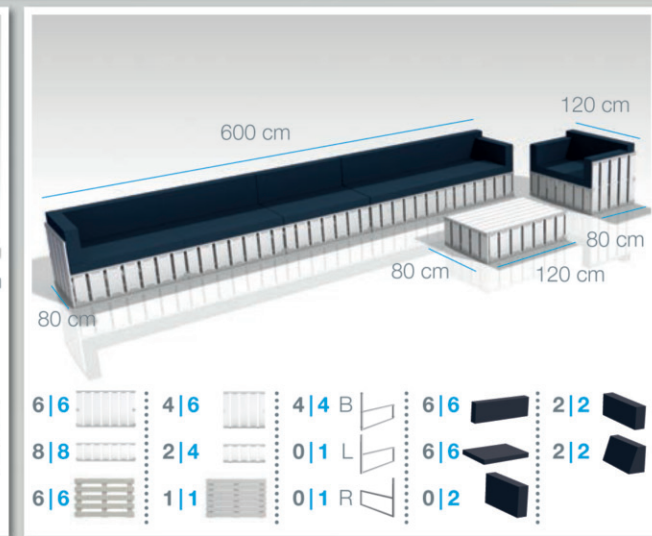

UPGRADE YOUR TABLE WITH A BOTTLE COOLER

CREATE WITH THIS BOX AT LEAST 12 DIFFERENT SETS FOR 12 TO 15 PERSONS

## Box contents

- 6x Long panel 70 120 x 70 cm
- 8x Long panel 35 120 x 35 cm
- 6x Short panel 70 80 x 70 cm
- 4x Short panel 35 80 x 35 cm
- 6x Seat deck 120 x 80 cm
- 1x Table top 120 x 80 cm
- 4x Standard connector 80 x 70 cm
- 1x Corner connector right 80 x 70 cm
- 1x Corner connector left 80 x 70 cm
- 1x Transport box 120 x 100 x 195 cm
- 6x Back pillow 116,5 x 36 x 13 cm
- 6x Seat pillow 116,5 x 80 x 10 cm
- 2x Side corner pillow 67 x 36 x 13 cm
- 2x Side low pillow 67 x 28 x 13 cm
- 2x Side bevelled pillow 67 x 36 x 10-20 cm