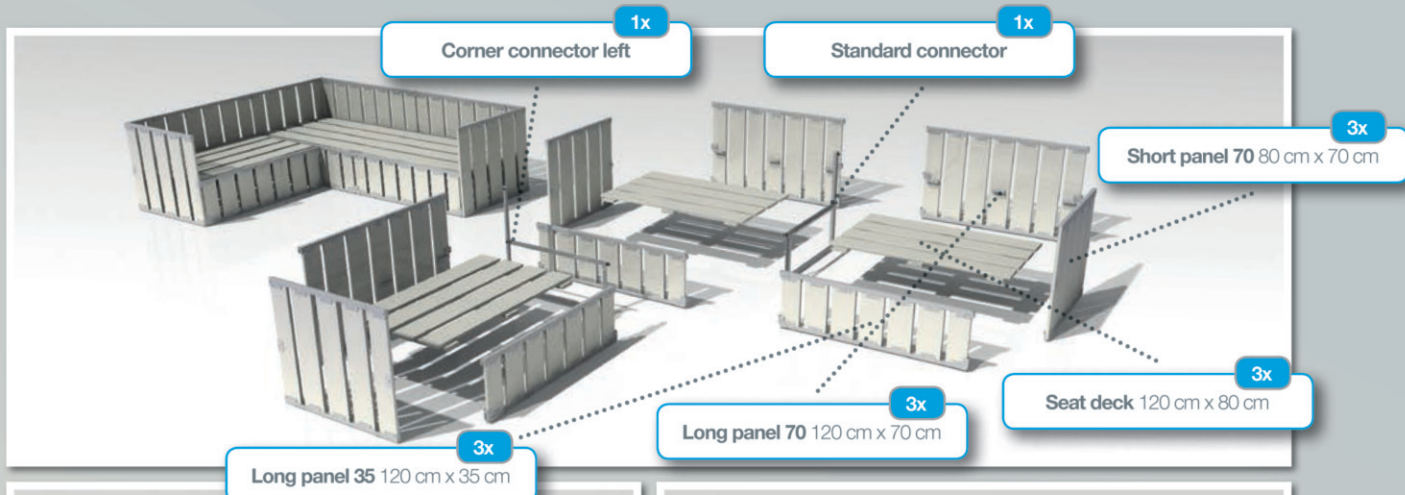

UPGRADE YOUR TABLE WITH A BOTTLE COOLER

CREATE WITH THIS BOX AT LEAST 12 DIFFERENT SETS FOR 12 TO 15 PERSONS

## Box contents

- 6x Long panel 70 120 x 70 cm
- 8x Long panel 35 120 x 35 cm
- 6x Short panel 70 80 x 70 cm
- 4x Short panel 35 80 x 35 cm
- 6x Seat deck 120 x 80 cm
- 1x Table top 120 x 80 cm
- 4x Standard connector 80 x 70 cm
- 1x Corner connector right 80 x 70 cm
- 1x Corner connector left 80 x 70 cm
- 1x Transport box 120 x 100 x 195 cm
- 6x Back pillow 116,5 x 36 x 13 cm
- 6x Seat pillow 116,5 x 80 x 10 cm
- 2x Side corner pillow 67 x 36 x 13 cm
- 2x Side low pillow 67 x 28 x 13 cm
- 2x Side bevelled pillow 67 x 36 x 10-20 cm