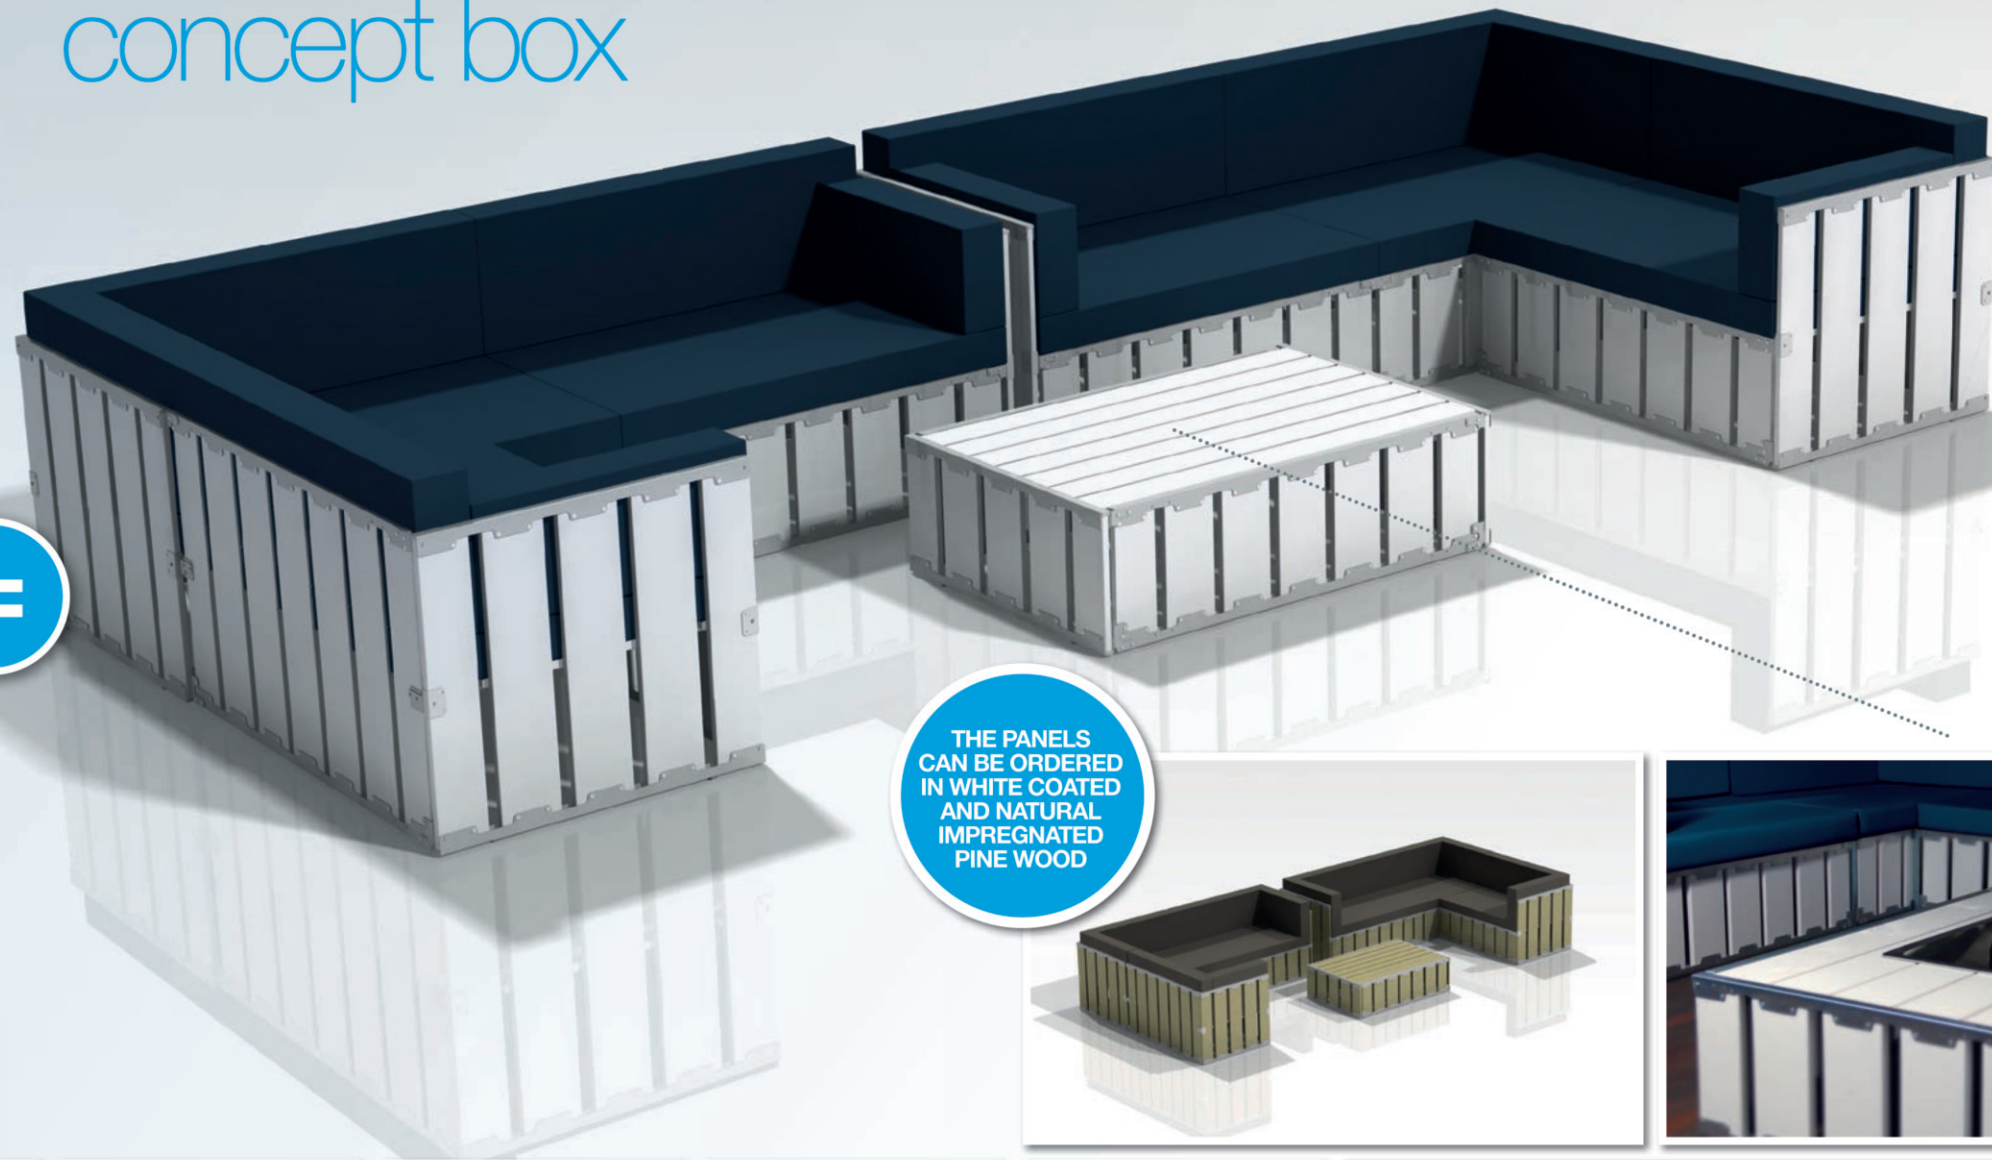

# The Creative Elements concept box

THE PILLOWS ARE AVAILABLE IN MATERIALS; OLEFIN, SKAI LEATHER AND SUNBRELLA IN VARIOUS COLORS

THE PANELS CAN BE ORDERED IN WHITE COATED AND NATURAL IMPREGNATED PINE WOOD

UPGRADE YOUR TABLE WITH A BOTTLE COOLER

CREATE WITH THIS BOX AT LEAST 12 DIFFERENT SETS FOR 12 TO 15 PERSONS

## Box contents

- 6x Long panel 70 120 x 70 cm
- 8x Long panel 35 120 x 35 cm
- 6x Short panel 70 80 x 70 cm
- 4x Short panel 35 80 x 35 cm
- 6x Seat deck 120 x 80 cm
- 1x Table top 120 x 80 cm
- 4x Standard connector 80 x 70 cm
- 1x Corner connector right 80 x 70 cm
- 1x Corner connector left 80 x 70 cm
- 1x Transport box 120 x 100 x 195 cm
- 6x Back pillow 116,5 x 36 x 13 cm
- 6x Seat pillow 116,5 x 80 x 10 cm
- 2x Side corner pillow 67 x 36 x 13 cm
- 2x Side low pillow 67 x 28 x 13 cm
- 2x Side bevelled pillow 67 x 36 x 10-20 cm

Coming soon

BAR

TABLES

BRANDED ELEMENTS

ELEMENTS WITH HIGH BACK PANELS AND BEACH PILLOWS

HIGH SEATING ELEMENTS

STAGE LOUNGER