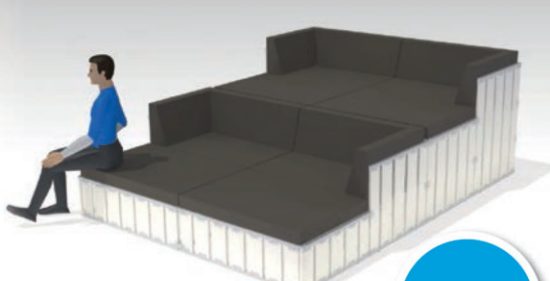

## Box contents

- 6x Long panel 70 120 x 70 cm
- 8x Long panel 35 120 x 35 cm
- 6x Short panel 70 80 x 70 cm
- 4x Short panel 35 80 x 35 cm
- 6x Seat deck 120 x 80 cm
- 1x Table top 120 x 80 cm
- 4x Standard connector 80 x 70 cm
- 1x Corner connector right 80 x 70 cm
- 1x Corner connector left 80 x 70 cm
- 1x Transport box 120 x 100 x 195 cm
- 6x Back pillow 116,5 x 36 x 13 cm
- 6x Seat pillow 116,5 x 80 x 10 cm
- 2x Side corner pillow 67 x 36 x 13 cm
- 2x Side low pillow 67 x 28 x 13 cm
- 2x Side bevelled pillow 67 x 36 x 10-20 cm

Coming soon

BAR

TABLES

BRANDED ELEMENTS

ELEMENTS WITH HIGH BACK PANELS AND BEACH PILLOWS

HIGH SEATING ELEMENTS

STAGE LOUNGER