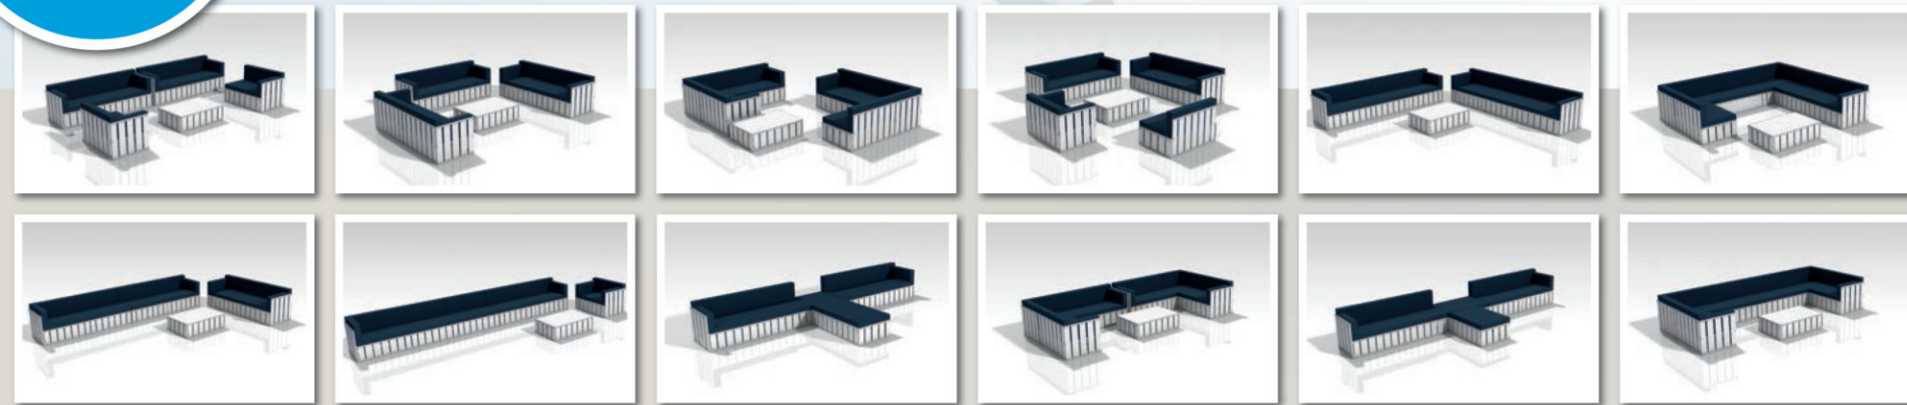

# The Creative Elements concept box

THE PILLOWS ARE AVAILABLE IN MATERIALS; OLEFIN, SKAI LEATHER AND SUNBRELLA IN VARIOUS COLORS

THE PANELS CAN BE ORDERED IN WHITE COATED AND NATURAL IMPREGNATED PINE WOOD

UPGRADE YOUR TABLE WITH A BOTTLE COOLER

CREATE WITH THIS BOX AT LEAST 12 DIFFERENT SETS FOR 12 TO 15 PERSONS

## Box contents

- 6x Long panel 70 120 x 70 cm
- 8x Long panel 35 120 x 35 cm
- 6x Short panel 70 80 x 70 cm
- 4x Short panel 35 80 x 35 cm
- 6x Seat deck 120 x 80 cm
- 1x Table top 120 x 80 cm
- 4x Standard connector 80 x 70 cm
- 1x Corner connector right 80 x 70 cm
- 1x Corner connector left 80 x 70 cm
- 1x Transport box 120 x 100 x 195 cm
- 6x Back pillow 116,5 x 36 x 13 cm
- 6x Seat pillow 116,5 x 80 x 10 cm
- 2x Side corner pillow 67 x 36 x 13 cm
- 2x Side low pillow 67 x 28 x 13 cm
- 2x Side bevelled pillow 67 x 36 x 10-20 cm