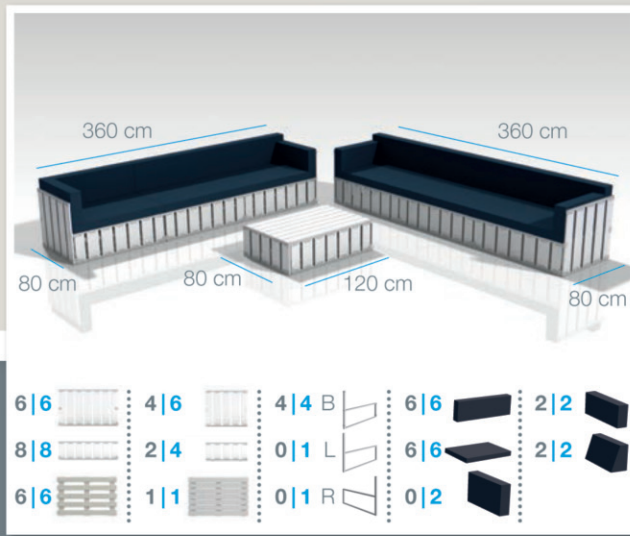

UPGRADE YOUR TABLE WITH A BOTTLE COOLER

CREATE WITH THIS BOX AT LEAST 12 DIFFERENT SETS FOR 12 TO 15 PERSONS

## Box contents

- 6x Long panel 70 120 x 70 cm
- 8x Long panel 35 120 x 35 cm
- 6x Short panel 70 80 x 70 cm
- 4x Short panel 35 80 x 35 cm
- 6x Seat deck 120 x 80 cm
- 1x Table top 120 x 80 cm
- 4x Standard connector 80 x 70 cm
- 1x Corner connector right 80 x 70 cm
- 1x Corner connector left 80 x 70 cm
- 1x Transport box 120 x 100 x 195 cm
- 6x Back pillow 116,5 x 36 x 13 cm
- 6x Seat pillow 116,5 x 80 x 10 cm
- 2x Side corner pillow 67 x 36 x 13 cm
- 2x Side low pillow 67 x 28 x 13 cm
- 2x Side bevelled pillow 67 x 36 x 10-20 cm