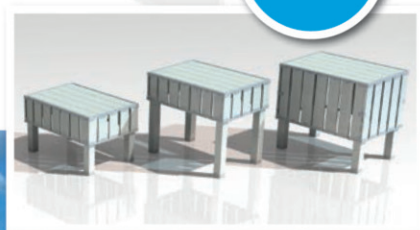

## Box contents

- 6x Long panel 70 120 x 70 cm
- 8x Long panel 35 120 x 35 cm
- 6x Short panel 70 80 x 70 cm
- 4x Short panel 35 80 x 35 cm
- 6x Seat deck 120 x 80 cm
- 1x Table top 120 x 80 cm
- 4x Standard connector 80 x 70 cm
- 1x Corner connector right 80 x 70 cm
- 1x Corner connector left 80 x 70 cm
- 1x Transport box 120 x 100 x 195 cm
- 6x Back pillow 116,5 x 36 x 13 cm
- 6x Seat pillow 116,5 x 80 x 10 cm
- 2x Side corner pillow 67 x 36 x 13 cm
- 2x Side low pillow 67 x 28 x 13 cm
- 2x Side bevelled pillow 67 x 36 x 10-20 cm

Coming soon

BAR

TABLES

BRANDED ELEMENTS

ELEMENTS WITH HIGH BACK PANELS AND BEACH PILLOWS

HIGH SEATING ELEMENTS

STAGE LOUNGER